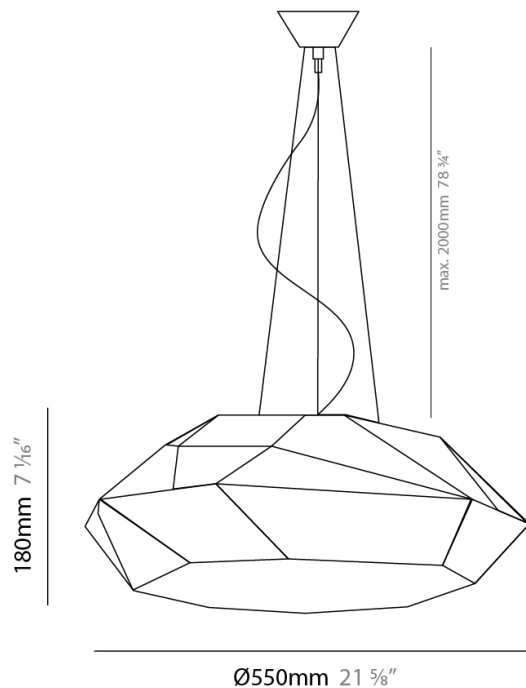

VIKI SUSPENSION

D81360

GENERAL

Series: Viki
Brand: Panzeri
Division: Design
Mounting Type: Suspension
Mounting Location: Ceiling
Subcategory: Pendant

PHYSICAL

Shape: Abstract
Diameter (mm): 550
Diameter (in): 21 ⁵/₈"
Height (mm): 180
Height (in): 7 ¹/₁₆"
Max. Overall Height (mm): 2180
Max. Overall Height (in): 85 ¹³/₁₆"
Light Distribution: Omnidirectional
Weight (kg): 2.431
Weight (lbs): 5.36
Diffuser: White Bi-Elastic Fabric
Fixture Finish: WHI
Fixture Material: Metal
Cable Details: 2000mm/ 78 5/8" steel cable. 2200mm/ 86 5/8" transparent PVC power cable.

ELECTRICAL

Input Wattage Range: 20 - 29 W
Number of Lamps: 2
Lamp Type: CFL
Bulb Included: Bulb Not Included
Total Output Wattage (W): 52
Max. Wattage Per Lamp (W): 26
Lamp Base: GX24-q3
Dimming: Non-Dimmable
Driver Included: Yes
Driver Location: Integrated
Driver Type: Ballast - Universal
Driver Class: Class 2
Input Voltage (V): 120 - 277
Upon Request: Integral 0-10V 120-277V

LED

OPTICAL

RATINGS AND CERTIFICATIONS

Certified By: CSA Certified to UL and CSA Standards
IP rating: IP20