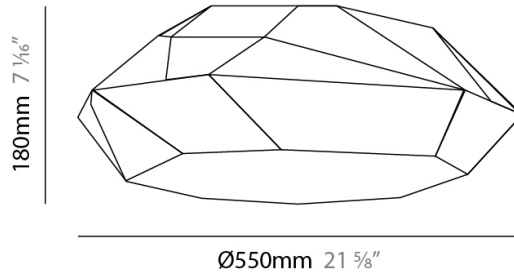

PROJECT	_____
TYPE	_____
NOTES	_____
QUANTITY	_____
DATE	_____

VIKI SURFACE

D82173

GENERAL

Series: Viki
Brand: Panzeri
Division: Design
Mounting Type: Surface
Mounting Location: Ceiling
Subcategory: Ambient

PHYSICAL

Shape: Abstract
Diameter (mm): 550
Diameter (in): 21 5/8
Height (mm): 180
Height (in): 7 1/16
Light Distribution: Omnidirectional
Weight (kg): 1.80
Weight (lbs): 3.96
Diffuser: White Bi-Elastic Fabric
Fixture Finish: WHI
Fixture Material: Metal

ELECTRICAL

Number of Lamps: 2
Lamp Type: LED Retrofit / CFL
Bulb Included: Bulb Not Included
Total Output Wattage (W): 52
Max. Wattage Per Lamp (W): 26
Lamp Base: GX24-q3
Dimming: Non-Dimmable / 0-10V Dimming
Driver Included: Yes
Driver Location: Integrated
Driver Type: Ballast - Universal
Driver Class: Class 2
Input Voltage (V): 120 - 277

LED

OPTICAL

RATINGS AND CERTIFICATIONS

Certified By: CSA Certified to UL and CSA Standards
IP rating: IP20